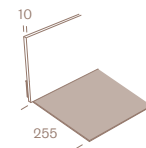

Sp. 10 Boiserie