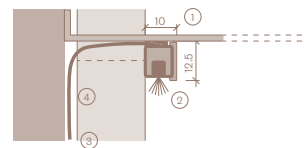

Mensole metallo sp.3 per Boiserie / Metal shelves th. 3 for Boiserie
L/W 450/600/750/900/1200/1350/1500/1800/2100/2400

Sp. 25 Boiserie

Sp. 10 Boiserie

Sp. 12 Boiserie

Barra Led sottomensola da 3000K con fissaggio magnetico / Under shelf led bar with 3000 K magnetic fixing