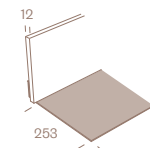

Mensole metallo sp.3 per Boiserie / Metal shelves th. 3 for Boiserie
L/W 450/600/750/900/1200/1350/1500/1800/2100/2400

Sp. 25 Boiserie

Sp. 10 Boiserie

Sp. 12 Boiserie

Barra Led sottomensola da 3000K con fissaggio magnetico / Under shelf led bar with 3000 K magnetic fixing