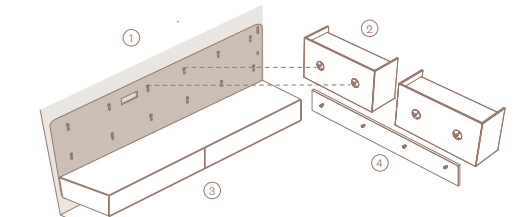

- ① Retro Pannello / Back Panel
- ② Libreria Domino / Libreria Domino
- ③ Contenitore Domino in aderenza al retro pannello / Domino storage unit bound to the back panel
- ④ Pannello Boiserie / Boiserie Panel

Composizione Boiserie con Libreria Domino (retro pannello in comune con Boiserie ed elementi Domino) / Boiserie composition with Libreria Domino (back panel in common with Boiserie and Domino units)