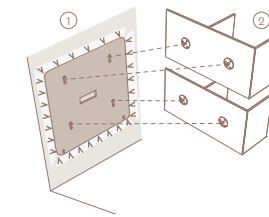

- ① Slots for fixing of Boiserie and Libreria panels
- ② Bracket for wall units
- ③ Domino drawer unit
- ④ Metal shelf to be hung directly on the backpanel
- ⑤ TV Boiserie panel
- ⑥ Domino Boiserie panel
- ⑦ TV cable duct
- ⑧ Perimeter LED lights
- ⑨ Power pack housing
- ⑩ Black MDF back panel

Mensole metallo sp.3 per Boiserie / Metal shelves th. 3 for Boiserie
L/W 450/600/750/900/1200/1350/1500/1800/2100/2400

Sp. 25 Boiserie

Sp. 10 Boiserie

Sp. 12 Boiserie

Barra Led sottomensola da 3000K con fissaggio magnetico / Under shelf led bar with 3000 K magnetic fixing

- ① Mensola in metallo / Metal shelf
- ② Luce Led / Led light
- ③ Cavo alimentazione / Power cable
- ④ Intercapedine / Gap

Libreria Domino

P/D 245 con retropannello Boiserie / with Boiserie back panel

Mensole singole o composte (retro pannello dedicato) / Single or composed shelves (dedicated back panel)