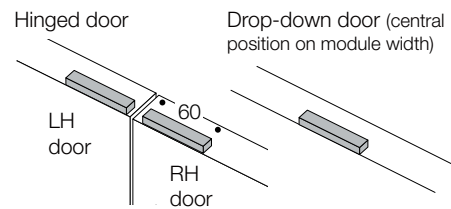

Storage units **Cabaret ceramic**

Technical features

CARCASES for hinged doors H 480/640

1 door	D	W	2 doors with internal partition for hanging unit with 3 hangers	D	W
	546	600		546	1200
	450	600		450	1200
2 doors	546	900	Partition thickness 40 mm		
	450	900			
1 glass shelf			2 glass shelves		

CARCASES for drop-down door H 320/400

	D	W
	546	1200-1350-1500-1800
	450	1200-1350-1500-1800
Partition thickness 40 mm recessed		
	546	750-900
	450	750-900

CERAMIC DOOR WITH FLUSH FRAME

POSITION OF HANDLES