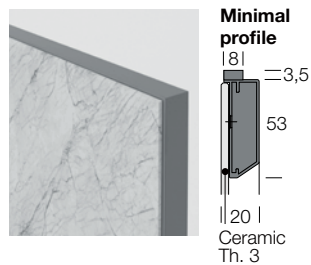

Storage units **Cabaret ceramic**

Technical features

CARCASES for hinged doors H 480/640

1 door	D	W	2 doors with internal partition for hanging unit with 3 hangers	D	W
	546	600		546	1200
	450	600		450	1200
2 doors	546	900	Partition thickness 40 mm		
	450	900			
1 glass shelf			2 glass shelves		

CARCASES for drop-down door H 320/400

	D	W
	546	1200-1350-1500-1800
	450	1200-1350-1500-1800
Partition thickness 40 mm recessed		
	546	750-900
	450	750-900

CERAMIC DOOR WITH FLUSH FRAME

POSITION OF HANDLES

ALUMINIUM FRAME FINISH:

BROWN
PIOMBO
PALLADIO
(the inside of the ceramic panel has the same finish as the aluminium frame)

OPENINGS

"MINIMAL" PROFILE IN THE SAME COLOUR

Drop-down doors are fitted with Winch opening mechanism.
Lift-up doors are fitted with oil-dynamic piston opening.

UNDER TOP PANEL DRAWER

Construction with 4-side folding H 90 mm

Melamine finish

- Loto
- Sketch
- Olmo
- Econoce

Matt lacquered

Stained Oak
Termot. Oak
Canaletto
walnut
Metal lacquered

Price for each drawer