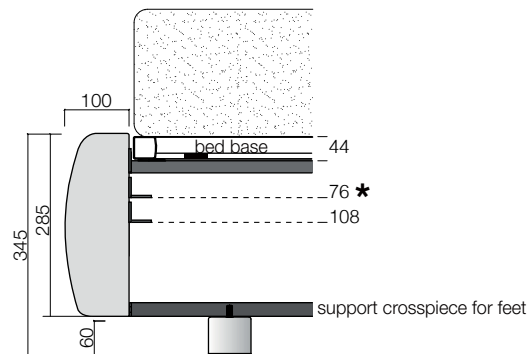

Peplo padded

FEATURES

MATERIALS

Headboard

Structure in *wood and derivatives coated with polyurethane foam with different quotes with pre cover in polyester wadding. Removable fabric cover or not removable Ecoleather-Leather cover with vertical stitchings and "reverse" perimetric packaging. Leather cover with headboard back in technical canvas available, with surcharge, also with the same finish as the front.

*Wood and derivatives components according to the following standards: E1-TSCA-CARB-UBA.

Bed frame section H 285

Bed frame section H 285 with STORAGE SPACE

For specifications on storage space see page 56