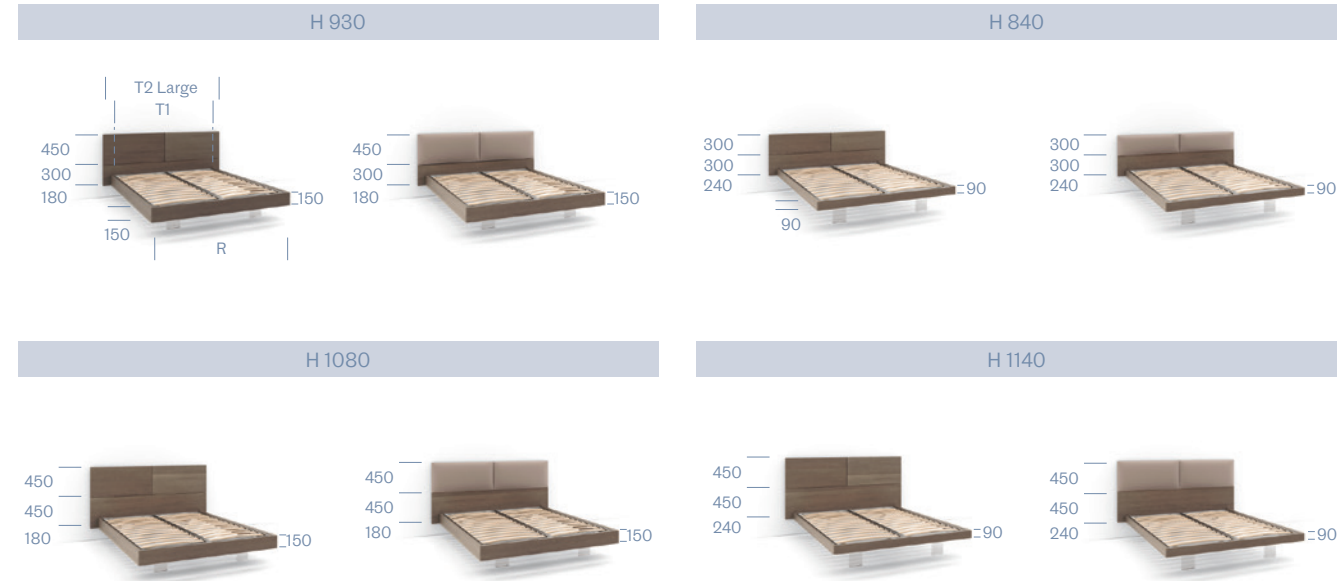

Un sistema versatile per creare molteplici varianti, con giroletto in finitura legno H 90 mm o H 150 mm, imbottito H 150 o H 300 sovrapponendo i pannelli modulari per testiera in varie altezze e combinandoli per tipologia (imbottiti o finitura legno). È inoltre possibile avere una modularità in larghezza, sia a filo ring che sporgente.

A versatile system for creating multiple variations, with bed frame in wood finish H 90 mm or H 150 mm, upholstered H 150 or H 300 by overlapping the modular headboard panels in various heights and combining them by type (upholstered or wood finish). It is also possible to have modularity in width, both flush with the ring and protruding.

Giroletto legno / *Wooden bed frame*