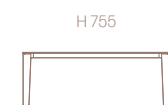

Piani con bordo smussato legno e ceramica / Top in veneered wood and ceramic with beveled edge

Fisso / Fixed

GAMBE / LEGS
Frassino tinto
Laccato lucido