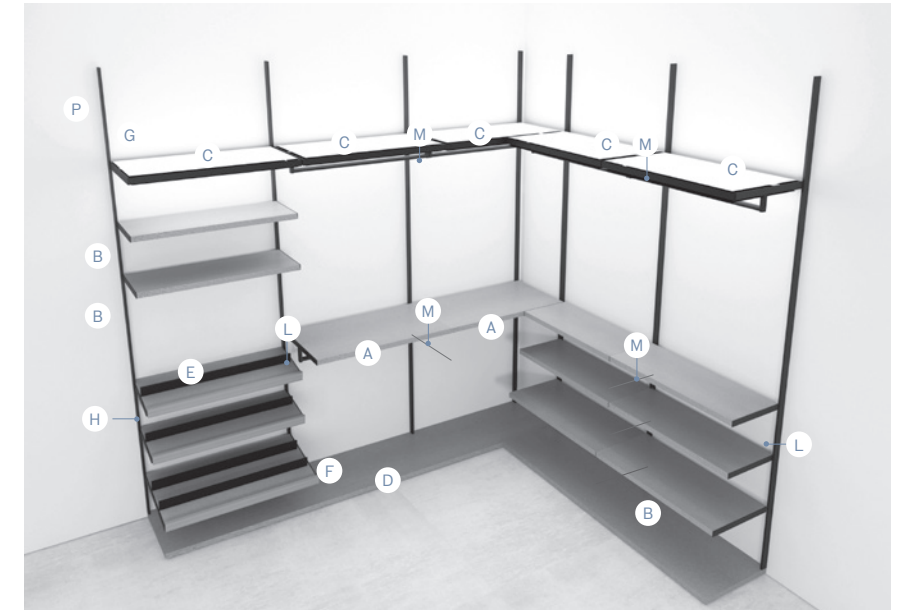

Laccato opaco / Matt lacquered

Panorama Free

POSIZIONAMENTO STAFFE PER RIPIANI / POSITION OF BRACKETS FOR SHELVES

- A – Ripiani Legno P 510 sp. 35
/ Wooden shelves D 510 th. 35
- B – Ripiani Legno P 375 sp. 35
/ Wooden shelves D 375 th. 35
- C – Ripiani Vetro/Telaio P 510 sp. 35
/ Glass/frame shelves D 510 th. 35
- D – Pedana con piedino H 15
/ Platform with foot H 15
- E – Ripiano inclinato portascarpe P 375
/ Shoe inclined shelf D 375
- F – Ripiano inclinato portascarpe P 535
/ Shoe inclined shelf D 535
- G – Cremagliera a vista (anche elettrica)
/ Visible rack system (also electrified)
- H – Staffa Inclinata / Inclined bracket
- L – Staffa Terminale / End bracket
- M – Staffa Intermedia / Intermediate bracket
- P – Profilo con cremagliera sovrapposto a pedana
/ Rack profile on platform

FINITURA CREMAGLIERE E STAFFE / FINISH FOR RACK SYSTEMS AND BRACKETS

- Brown
- Piombo
- Palladio

FISSAGGIO ATTREZZATURE / FITTING FIXING

- 1 – Profilo con cremagliera a terra
/ Floor-standing rack system profile
- 2 – Tubo appendiabiti / Clothes hanger rail
- 3 – Raster in appoggio / Raised Raster
- 4 – Raster sospeso / Suspended Raster
- 5 – Cassetiera sospesa con coperchio
/ Hanging drawer unit with top panel
- 6 – Cassetiera con portapantaloni
/ Drawer unit for trouser rack
- 7 – Coperchio con svuotatasche
/ Top panel with coin tray