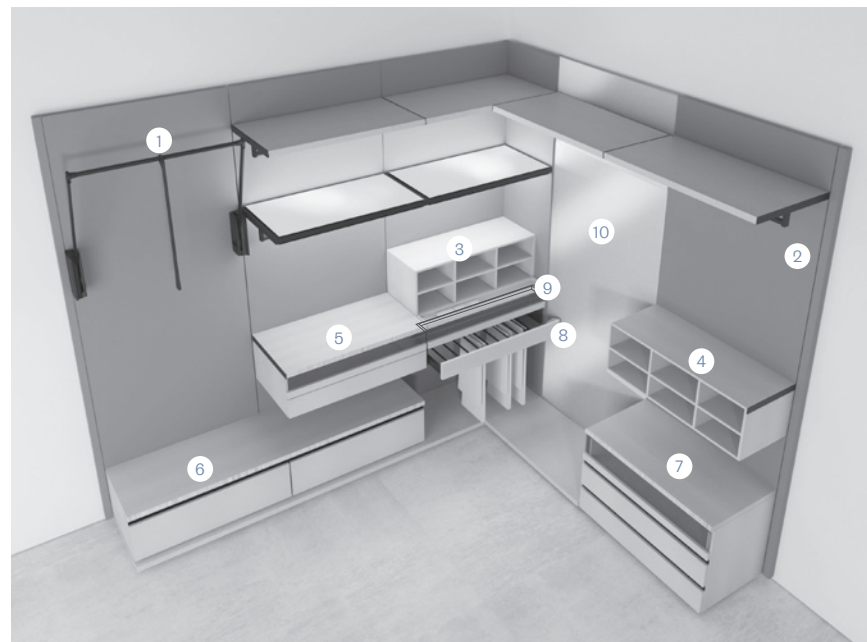

FINITURA RIPIANI/ACCESSORI/PANNELLI / SHELVES/ACCESSORIES/PANELS FINISH

- **Materico / Melamine finish**
- Tramato Lino
- Loto Natura / Tortora / Terra
- Sketch Sabbia / Roccia / Tabacco
  (anche in versione rigata per pannelli)
- Olmo Medio / Scuro
- Econoce

Laccato opaco / Matt lacquered