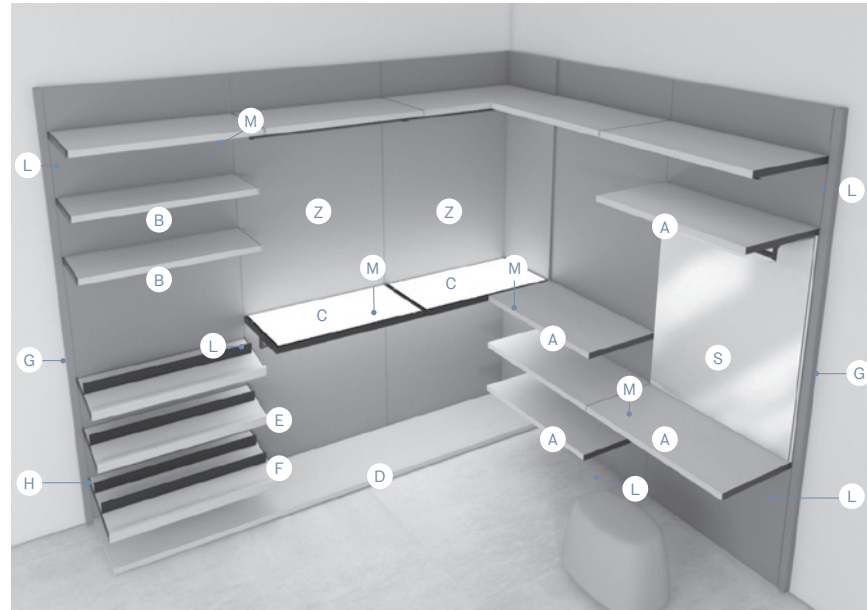

Panorama Boiserie

POSIZIONAMENTO STAFFE PER RIPIANI / POSITION OF BRACKETS FOR SHELVES

- A – Ripiani Legno P 510 sp. 35
/ Wooden shelves D 510 th. 35
- B – Ripiani Legno P 375 sp. 35
/ Wooden shelves D 375 th. 35
- C – Ripiani Vetro/Telaio P 510 sp. 35
/ Glass/frame shelves D 510 th. 35
- D – Pedana con piedino H 15
/ Platform with foot H 15
- E – Ripiano inclinato portascarpe P 375
/ Shoe inclined shelf D 375
- F – Ripiano inclinato portascarpe P 535
/ Shoe inclined shelf D 535
- G – Montante per cremagliere
/ Upright for rack systems
- H – Staffa Inclinata / Inclined bracket
- L – Staffa Terminale / End bracket
- M – Staffa Intermedia / Intermediate bracket
- S – Pannello specchio parziale tra due ripiani
/ Partial mirror panel between two shelves
- Z – Pannelli a muro / Wall panels

FINITURA STAFFE / BRACKET FINISH

- Brown
- Piombo
- Palladio

FISSAGGIO ATTREZZATURE / FITTING FIXING

- 1 – Servetto / Pull-out clothes hanger rail
- 2 – Tubo appendiabiti / Clothes hanger rail
- 3 – Raster in appoggio / Raised Raster
- 4 – Raster sospeso con staffa
/ Suspended Raster with bracket
- 5 – Cassetiera sospesa con coperchio
/ Hanging drawer unit with top panel
- 6 – Cassetiera sovrapposta a pedana
/ Superimposed drawer unit
- 7 – Cassetiera a terra
/ Floor-standing drawer unit
- 8 – Cassetiera con portapantaloni
/ Drawer unit for trouser rack
- 9 – Coperchio con svuotatasche
/ Top panel with coin tray
- 10 – Pannello specchio totale
/ Total mirror panel