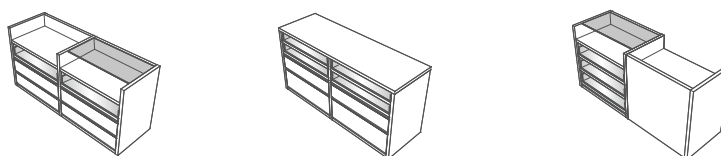

## Tipologie di cassettiere Atollo / Types of Atollo drawer units

---

Moduli singoli, con piano in vetro trasparente  
*/ Single modules, with transparent glass top*

Moduli singoli, con coperchio di finitura  
*/ Single modules, with finishing top panel*

Moduli accostati o con verso contrario  
*/ Modules placed side by side or in opposite direction*

Moduli contrapposti e accostati bifacciali  
*/ Opposite and side-by-side double-sided modules*