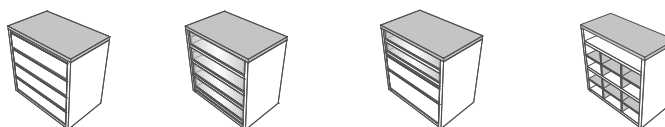

## Tipologie di cassettiere Atollo / Types of Atollo drawer units

---

Moduli singoli, con piano in vetro trasparente  
*/ Single modules, with transparent glass top*

Moduli singoli, con coperchio di finitura  
*/ Single modules, with finishing top panel*

Moduli accostati o con verso contrario  
*/ Modules placed side by side or in opposite direction*

Moduli contrapposti e accostati bifacciali  
*/ Opposite and side-by-side double-sided modules*