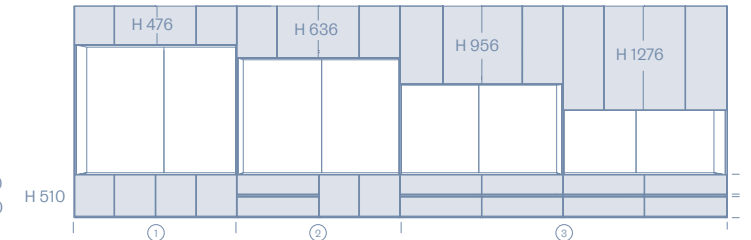

H armadio

① Moduli L/W 350/725 / Units L/W 425/875
L/W 475/975 L/W 575/1175

① Moduli L/W 1325/1475/1775/1975 / Units /2075/2175/2375

① Moduli L/W 350/725 / Units L/W 425/875 L/W 475/975 L/W 575/1175
② Moduli cassette / Drawer units L/W 475/975 L/W 575/1175

① Moduli / Units 1325/1475/1775/1975 /2075/2175/2375
② Moduli cassette e ante / Drawer and door units L/W 1475/1775/1975 /2075/2175/2375
③ Moduli cassette / Drawer units L/W 1975/2375

① Moduli L/W 350/725 / Units L/W 425/875 L/W 475/975 L/W 575/1175

① Moduli L/W 1325/1475/1775/1975 / Units /2075/2175/2375

① Moduli L/W 350/725 / Units L/W 425/875 L/W 475/975 L/W 575/1175
② Moduli cassette / Drawer units L/W 475/975 L/W 575/1175

① Moduli / Units 1325/1475/1775/1975 /2075/2175/2375
② Moduli cassette e ante / Drawer and door units L/W 1475/1775/1975 /2075/2175/2375
③ Moduli cassette / Drawer units L/W 1975/2375

① Moduli L/W 350/725 / Units L/W 425/875 L/W 475/975 L/W 575/1175

① Moduli L/W 1325/1475/1775/1975 / Units /2075/2175/2375

① Moduli L/W 350/725 / Units L/W 425/875 L/W 475/975 L/W 575/1175
② Moduli cassette / Drawer units L/W 475/975 L/W 575/1175