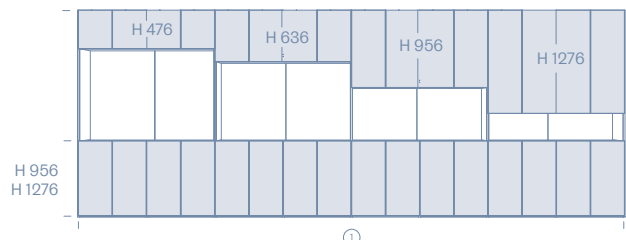

H armadio

① Moduli L/W 350/725 / Units L/W 425/875
L/W 475/975 L/W 575/1175

① Moduli L/W 1325/1475/1775/1975 / Units /2075/2175/2375

① Moduli L/W 350/725 / Units L/W 425/875 L/W 475/975 L/W 575/1175
② Moduli cassette / Drawer units L/W 475/975 L/W 575/1175

① Moduli / Units 1325/1475/1775/1975 /2075/2175/2375
② Moduli cassette e ante / Drawer and door units L/W 1475/1775/1975 /2075/2175/2375
③ Moduli cassette / Drawer units L/W 1975/2375

① Moduli L/W 350/725 / Units L/W 425/875 L/W 475/975 L/W 575/1175