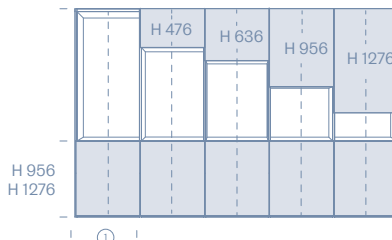

H armadio

① Moduli L/W 350/725 / Units L/W 425/875
L/W 475/975 L/W 575/1175

① Moduli L/W 1325/1475/1775/1975 / Units /2075/2175/2375

① Moduli L/W 350/725 / Units L/W 425/875 L/W 475/975 L/W 575/1175
② Moduli cassette / Drawer units L/W 475/975 L/W 575/1175

① Moduli / Units 1325/1475/1775/1975 /2075/2175/2375
② Moduli cassette e ante / Drawer and door units L/W 1475/1775/1975 /2075/2175/2375
③ Moduli cassette / Drawer units L/W 1975/2375

① Moduli L/W 350/725 / Units L/W 425/875 L/W 475/975 L/W 575/1175

① Moduli L/W 1325/1475/1775/1975 / Units /2075/2175/2375

① Moduli L/W 350/725 / Units L/W 425/875 L/W 475/975 L/W 575/1175
② Moduli cassette / Drawer units L/W 475/975 L/W 575/1175

① Moduli / Units 1325/1475/1775/1975 /2075/2175/2375
② Moduli cassette e ante / Drawer and door units L/W 1475/1775/1975 /2075/2175/2375
③ Moduli cassette / Drawer units L/W 1975/2375