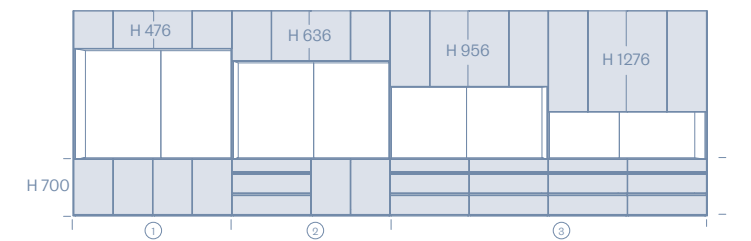

H armadio

① Moduli L/W 350/725 / Units L/W 425/875
L/W 475/975 L/W 575/1175

① Moduli L/W 1325/1475/1775/1975 / Units /2075/2175/2375

① Moduli L/W 350/725 / Units L/W 425/875 L/W 475/975 L/W 575/1175
② Moduli cassette / Drawer units L/W 475/975 L/W 575/1175

① Moduli / Units 1325/1475/1775/1975 /2075/2175/2375
② Moduli cassette e ante / Drawer and door units L/W 1475/1775/1975 /2075/2175/2375
③ Moduli cassette / Drawer units L/W 1975/2375

① Moduli L/W 350/725 / Units L/W 425/875 L/W 475/975 L/W 575/1175

① Moduli L/W 1325/1475/1775/1975 / Units /2075/2175/2375

① Moduli L/W 350/725 / Units L/W 425/875 L/W 475/975 L/W 575/1175
② Moduli cassette / Drawer units L/W 475/975 L/W 575/1175

① Moduli / Units 1325/1475/1775/1975 /2075/2175/2375
② Moduli cassette e ante / Drawer and door units L/W 1475/1775/1975 /2075/2175/2375
③ Moduli cassette / Drawer units L/W 1975/2375

① Moduli L/W 350/725 / Units L/W 425/875 L/W 475/975 L/W 575/1175

① Moduli L/W 1325/1475/1775/1975 / Units /2075/2175/2375

① Moduli L/W 350/725 / Units L/W 425/875 L/W 475/975 L/W 575/1175
② Moduli cassette / Drawer units L/W 475/975 L/W 575/1175