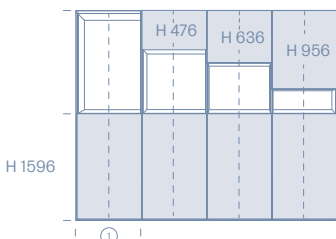

H armadio

① Moduli L/W 350/725 / Units L/W 425/875
L/W 475/975 L/W 575/1175

① Moduli L/W 1325/1475/1775/1975 / Units /2075/2175/2375

① Moduli L/W 350/725 / Units L/W 425/875 L/W 475/975 L/W 575/1175
② Moduli cassette / Drawer units L/W 475/975 L/W 575/1175

① Moduli / Units 1325/1475/1775/1975 /2075/2175/2375
② Moduli cassette e ante / Drawer and door units L/W 1475/1775/1975 /2075/2175/2375
③ Moduli cassette / Drawer units L/W 1975/2375

① Moduli L/W 350/725 / Units L/W 425/875 L/W 475/975 L/W 575/1175

① Moduli L/W 1325/1475/1775/1975 / Units /2075/2175/2375

① Moduli L/W 350/725 / Units L/W 425/875 L/W 475/975 L/W 575/1175
② Moduli cassette / Drawer units L/W 475/975 L/W 575/1175

① Moduli / Units 1325/1475/1775/1975 /2075/2175/2375
② Moduli cassette e ante / Drawer and door units L/W 1475/1775/1975 /2075/2175/2375
③ Moduli cassette / Drawer units L/W 1975/2375

① Moduli L/W 350/725 / Units L/W 425/875 L/W 475/975 L/W 575/1175

① Moduli L/W 1325/1475/1775/1975 / Units /2075/2175/2375

① Moduli L/W 350/725 / Units L/W 425/875 L/W 475/975 L/W 575/1175
② Moduli cassette / Drawer units L/W 475/975 L/W 575/1175