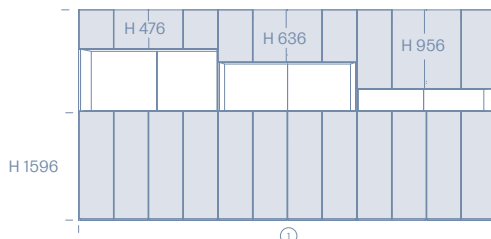

① Moduli / Units 1325/1475/1775/1975 /2075/2175/2375
② Moduli cassette e ante / Drawer and door units L/W 1475/1775/1975 /2075/2175/2375
③ Moduli cassette / Drawer units L/W 1975/2375

① Moduli L/W 350/725 / Units L/W 425/875 L/W 475/975 L/W 575/1175

① Moduli L/W 1325/1475/1775/1975 / Units /2075/2175/2375

① Moduli L/W 350/725 / Units L/W 425/875 L/W 475/975 L/W 575/1175
② Moduli cassette / Drawer units L/W 475/975 L/W 575/1175

① Moduli / Units 1325/1475/1775/1975 /2075/2175/2375
② Moduli cassette e ante / Drawer and door units L/W 1475/1775/1975 /2075/2175/2375
③ Moduli cassette / Drawer units L/W 1975/2375

① Moduli L/W 350/725 / Units L/W 425/875 L/W 475/975 L/W 575/1175

① Moduli L/W 1325/1475/1775/1975 / Units /2075/2175/2375

① Moduli L/W 350/725 / Units L/W 425/875 L/W 475/975 L/W 575/1175
② Moduli cassette / Drawer units L/W 475/975 L/W 575/1175