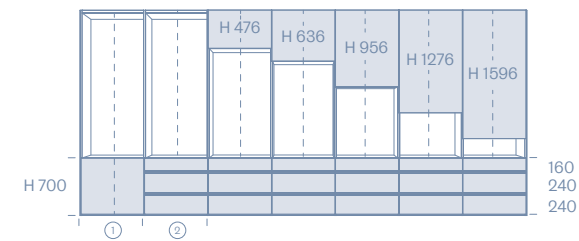

H armadio

① Moduli L/W 350/725 / Units L/W 425/875
L/W 475/975 L/W 575/1175

① Moduli L/W 1325/1475/1775/1975 / Units /2075/2175/2375

① Moduli L/W 350/725 / Units L/W 425/875 L/W 475/975 L/W 575/1175
② Moduli cassette / Drawer units L/W 475/975 L/W 575/1175

① Moduli / Units 1325/1475/1775/1975 /2075/2175/2375
② Moduli cassette e ante / Drawer and door units L/W 1475/1775/1975 /2075/2175/2375
③ Moduli cassette / Drawer units L/W 1975/2375

① Moduli L/W 350/725 / Units L/W 425/875 L/W 475/975 L/W 575/1175

① Moduli L/W 1325/1475/1775/1975 / Units /2075/2175/2375

① Moduli L/W 350/725 / Units L/W 425/875 L/W 475/975 L/W 575/1175
② Moduli cassette / Drawer units L/W 475/975 L/W 575/1175

① Moduli / Units 1325/1475/1775/1975 /2075/2175/2375
② Moduli cassette e ante / Drawer and door units L/W 1475/1775/1975 /2075/2175/2375
③ Moduli cassette / Drawer units L/W 1975/2375

① Moduli L/W 350/725 / Units L/W 425/875 L/W 475/975 L/W 575/1175

① Moduli L/W 1325/1475/1775/1975 / Units /2075/2175/2375

① Moduli L/W 350/725 / Units L/W 425/875 L/W 475/975 L/W 575/1175
② Moduli cassette / Drawer units L/W 475/975 L/W 575/1175