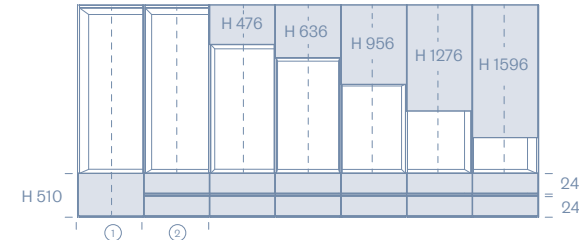

Teca elements are composed modules characterised by an open compartment combined with closed sections represented by Collage base units with doors or drawers and suspended overhead modules. The open compartments can be fitted with various types of shelves and clothes hanging rails and are delimited by back panels available in all finishes. Below configurations and sizes.

H armadio

① Moduli L/W 350/725 / Units L/W 425/875
L/W 475/975 L/W 575/1175

① Moduli L/W 1325/1475/1775/1975 / Units /2075/2175/2375

① Moduli L/W 350/725 / Units L/W 425/875 L/W 475/975 L/W 575/1175
② Moduli cassette / Drawer units L/W 475/975 L/W 575/1175

① Moduli / Units 1325/1475/1775/1975 /2075/2175/2375
② Moduli cassette e ante / Drawer and door units L/W 1475/1775/1975 /2075/2175/2375
③ Moduli cassette / Drawer units L/W 1975/2375

① Moduli L/W 350/725 / Units L/W 425/875 L/W 475/975 L/W 575/1175

① Moduli L/W 350/725 / Units L/W 425/875 L/W 475/975 L/W 575/1175

① Moduli L/W 1325/1475/1775/1975 / Units /2075/2175/2375

① Moduli L/W 350/725 / Units L/W 425/875 L/W 475/975 L/W 575/1175
② Moduli cassette / Drawer units L/W 475/975 L/W 575/1175