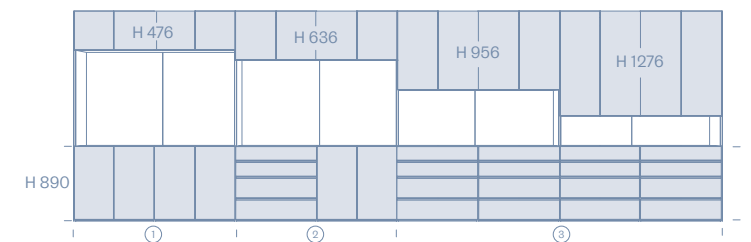

① Moduli / Units 1325/1475/1775/1975 /2075/2175/2375
② Moduli cassette e ante / Drawer and door units L/W 1475/1775/1975 /2075/2175/2375
③ Moduli cassette / Drawer units L/W 1975/2375

① Moduli L/W 350/725 / Units L/W 425/875 L/W 475/975 L/W 575/1175

① Moduli L/W 1325/1475/1775/1975 / Units /2075/2175/2375

① Moduli L/W 350/725 / Units L/W 425/875 L/W 475/975 L/W 575/1175
② Moduli cassette / Drawer units L/W 475/975 L/W 575/1175

① Moduli / Units 1325/1475/1775/1975 /2075/2175/2375
② Moduli cassette e ante / Drawer and door units L/W 1475/1775/1975 /2075/2175/2375
③ Moduli cassette / Drawer units L/W 1975/2375

① Moduli L/W 350/725 / Units L/W 425/875 L/W 475/975 L/W 575/1175

① Moduli L/W 1325/1475/1775/1975 / Units /2075/2175/2375

① Moduli L/W 350/725 / Units L/W 425/875 L/W 475/975 L/W 575/1175
② Moduli cassette / Drawer units L/W 475/975 L/W 575/1175